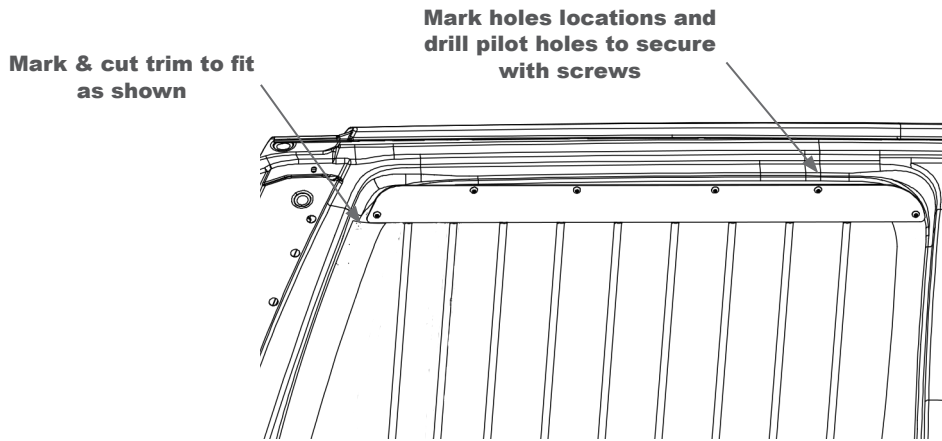

- A. Open the passenger and driver side rear doors. Roll down both rear window for the installation.
- B. Put the window bars in place and match the top of the assembly to the upper area of the window frame. To seat the window bars use both hands to squeeze the door panel so that the tabs on the window bars press down into the window track more easily. (See fig. 1)

Fig. 1

- C. Once the window bars are in location, use a marker to mark the trim at the rear section of the window. Remove and pull out the window bars, then remove and cut the trim where you marked. (See fig. 2)
- D. Re-install the trim on the rear side of the window, and discard the upper part of the trim that was cut away. (See fig. 2)

Fig. 2

E. Once the window trim is re-installed then the window bars can be install and secured to the vehicle. Re-install the window bars and use the door lock to locate the position.

F. Use a 3/32 drill bit to drill out the pilot holes for the metal screws. Use the philips head screw driver to install all securing fasteners to the vehicle. At this point the holes and and screw can be installed in the window trim to secure to vehicle. (As shown in fig. 2)