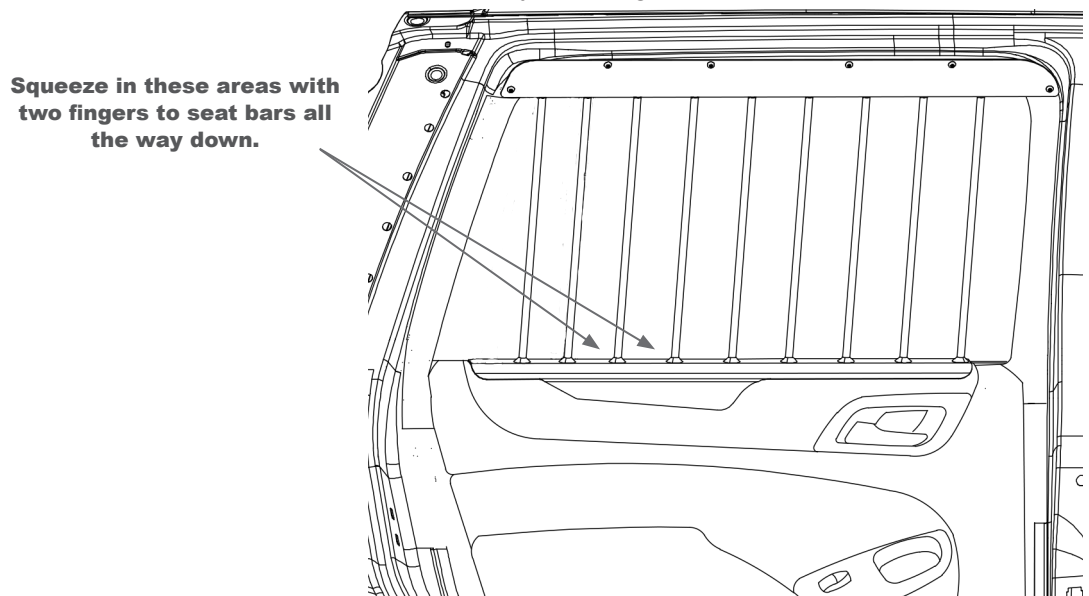

- A. Open the passenger and driver side rear doors. Roll down both rear window for the installation.
- B. Put the window bars in place and match the top of the assembly to the upper area of the window frame. To seat the window bars use both hands to squeeze the door panel so that the tabs on the window bars press down into the window track more easily. (See fig. 1)

Fig. 1

- C. Once the window bars are in location, use a marker to mark the trim at the rear section of the window. Remove and pull out the window bars, then remove and cut the trim where you marked. (See fig. 2)
- D. Re-install the trim on the rear side of the window, and discard the upper part of the trim that was cut away. (See fig. 2)